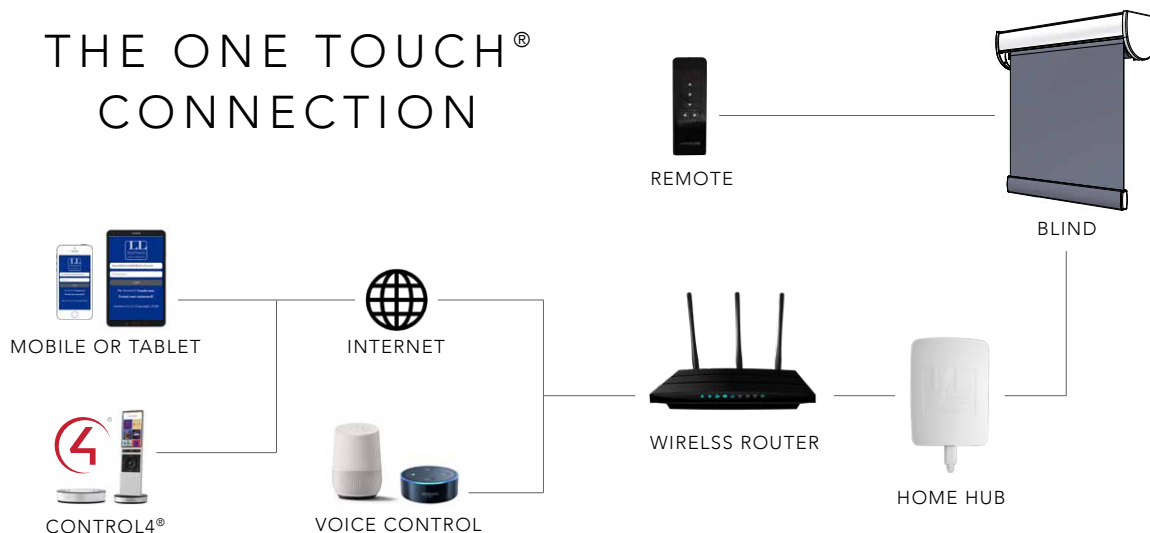

THE ONE TOUCH® CONNECTION