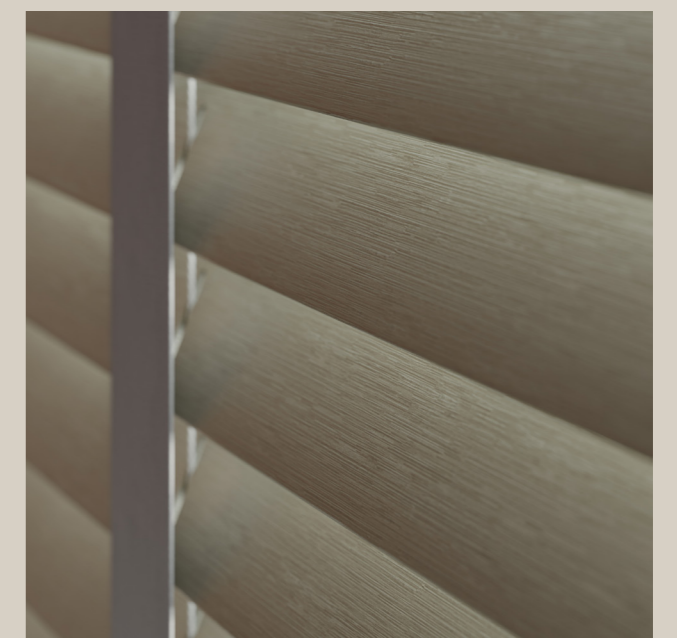

Bamboo

Bamboo's natural elegance, coupled with its durability and versatility, presents a stunning wood venetian with a subtle textured grain.

The delicately textured appearance of the bamboo slat creates a fresh and natural look in any home.

With its lightweight properties, it allows for effortless slat positioning of the blind to suit individual light filtering requirements. Bamboo venetian blinds are extremely versatile with their ability to compliment any centrepiece; accompany them with luxurious fabrics to create a richer finish or showcase the bamboo independent creating a minimalist and neutral feel.