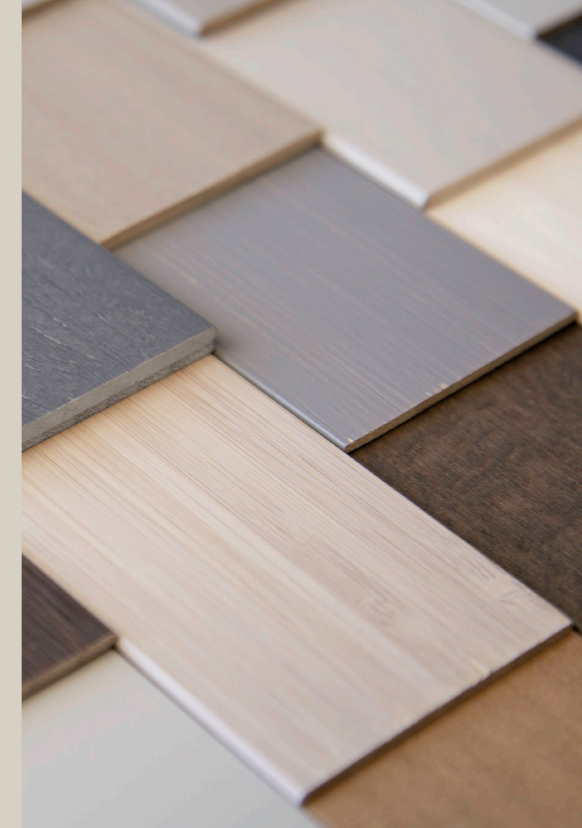

### Basswood

Basswood offers a variety of 3 beautifully painted finishes and 3 wood grains. The naturally smooth grain of basswood allows for a truly flawless finish to your blind. Tones range from fresh whites and creams through to more modern grey hues and bold blacks.

## Finer details

The luxurious finish of Timberlux continues into the finer details of the blind, each one being meticulously handcrafted to the highest quality.

Pair your blinds with complementary colour flat weave tapes in either 10mm or 38mm widths, or choose from the stunning two-tone tape collection, available as a 38mm width. The addition of tapes as a finishing element can give your blind an added touch of sophistication.